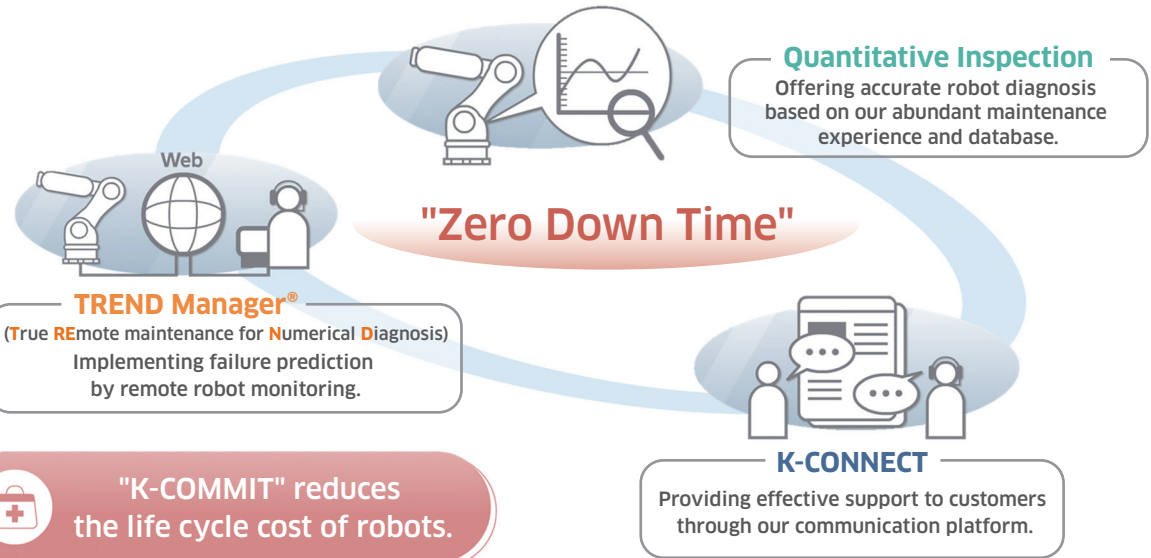

Kawasaki Robot ANSHIN Lifecycle Support K-COMMIT®

Achieved long lifetime
of Kawasaki Robots
by failure prediction

"K-COMMIT" predicts abnormal wear of reduction gear through monitoring grease deterioration. Changing grease at highly-optimized timing contributes to life prolongation of your robots.

2020
Kawasaki
Ecological Frontiers
A class

K-COMMIT® Kawasaki Robot ANSHIN Lifecycle Support Kawasaki Communication Maintenance Management Inspection Total

"TREND Manager" is a trademark or registered trademark of Kawasaki Heavy Industries, Ltd. in Japan, the United States, and other countries.

Product Description

"K-COMMIT" is a support service package which monitors robot condition and predicts mechanical failure to optimize maintenance cycle of robots

Features

- Make "Zero Down Time" of robots possible
- Reduce the loss of time by remote maintenance
- Suppress electric power consumption and grease deterioration progress