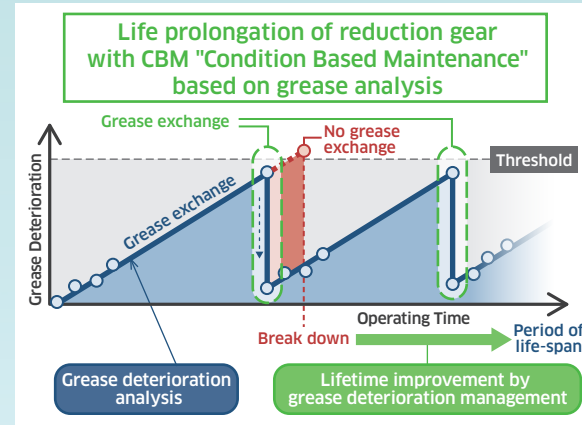

Kawasaki Robot ANSHIN Lifecycle Support K-COMMIT®

Achieved long lifetime
of Kawasaki Robots
by failure prediction

"K-COMMIT" predicts abnormal wear of reduction gear through monitoring grease deterioration. Changing grease at highly-optimized timing contributes to life prolongation of your robots.

2020
Kawasaki
Ecological Frontiers
A class

K-COMMIT® Kawasaki Robot ANSHIN Lifecycle Support Kawasaki Communication Maintenance Management Inspection Total

"TREND Manager" is a trademark or registered trademark of Kawasaki Heavy Industries, Ltd. in Japan, the United States, and other countries.

Product Description

"K-COMMIT" is a support service package which monitors robot condition and predicts mechanical failure to optimize maintenance cycle of robots

Features

- Make "Zero Down Time" of robots possible
- Reduce the loss of time by remote maintenance
- Suppress electric power consumption and grease deterioration progress